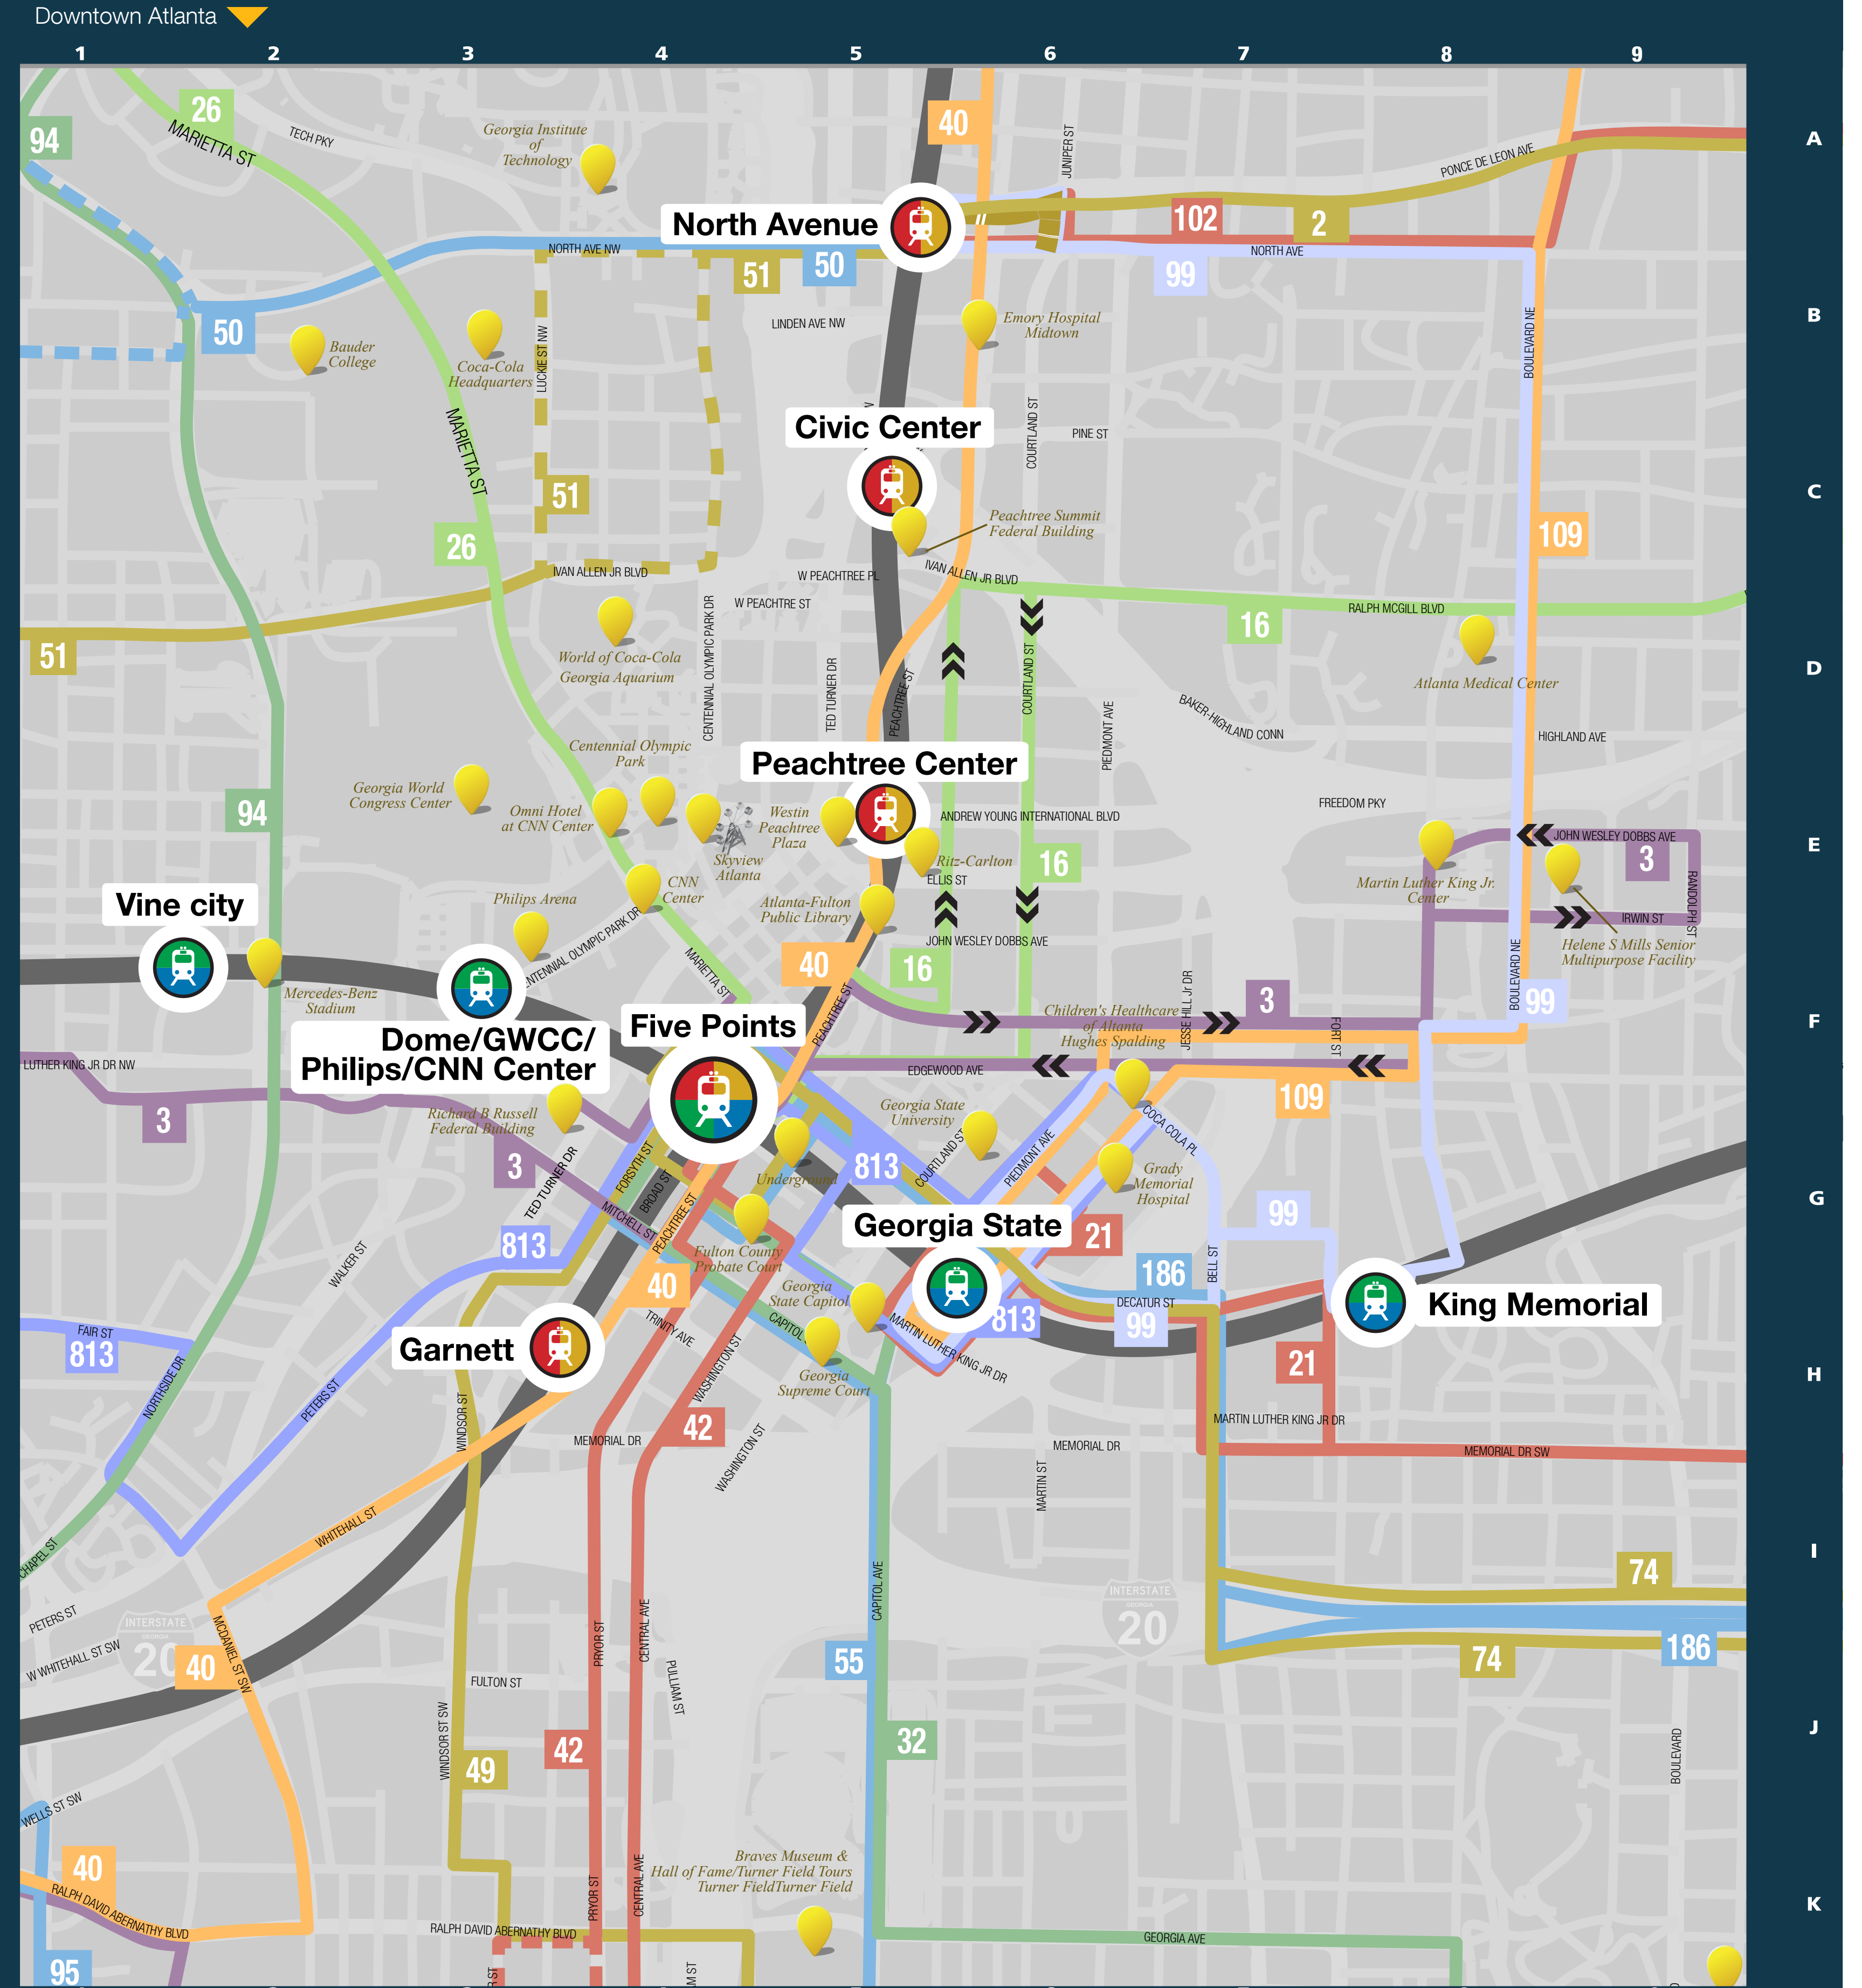

Airport
Train service is available for customers traveling to Hartsfield-Jackson Atlanta International Airport. From Five Points Station (downtown), the trip is approximately 20 minutes.

MARTA Mobility
Curb-to-curb, lift-equipped van transportation is available to eligible customers with disabilities. A MARTA ADA-approved photo identification card is required.

STATIONS WITH FREE DAILY PARKING
STATIONS WITH LONG-TERM AND FREE DAILY PARKING
MARTA RideSTORE
REDUCED FARE OFFICE
LOST & FOUND
STATIONS WITH RESTROOMS

Downtown Destinations

- COLLEGES AND UNIVERSITIES
Atlanta College of Art
Bauder College
Georgia Institute of Technology
Georgia State University
Morehouse College
Morehouse School of Medicine
Morris Brown College
Spelman College

- SHOPPING CENTER
Underground Atlanta

- HOTELS AND MOTELS
Ritz-Carlton Atlanta
Westin Peachtree Plaza
Omni Hotel

Continuation of the Route Information table, listing routes 101 through 221.

MARTA Metro Atlanta Rapid Transit Authority
www.marta.com
404-848-5000

RIDE WITH RESPECT
METROPOLITAN ATLANTA RAPID TRANSIT AUTHORITY
SYSTEM MAP