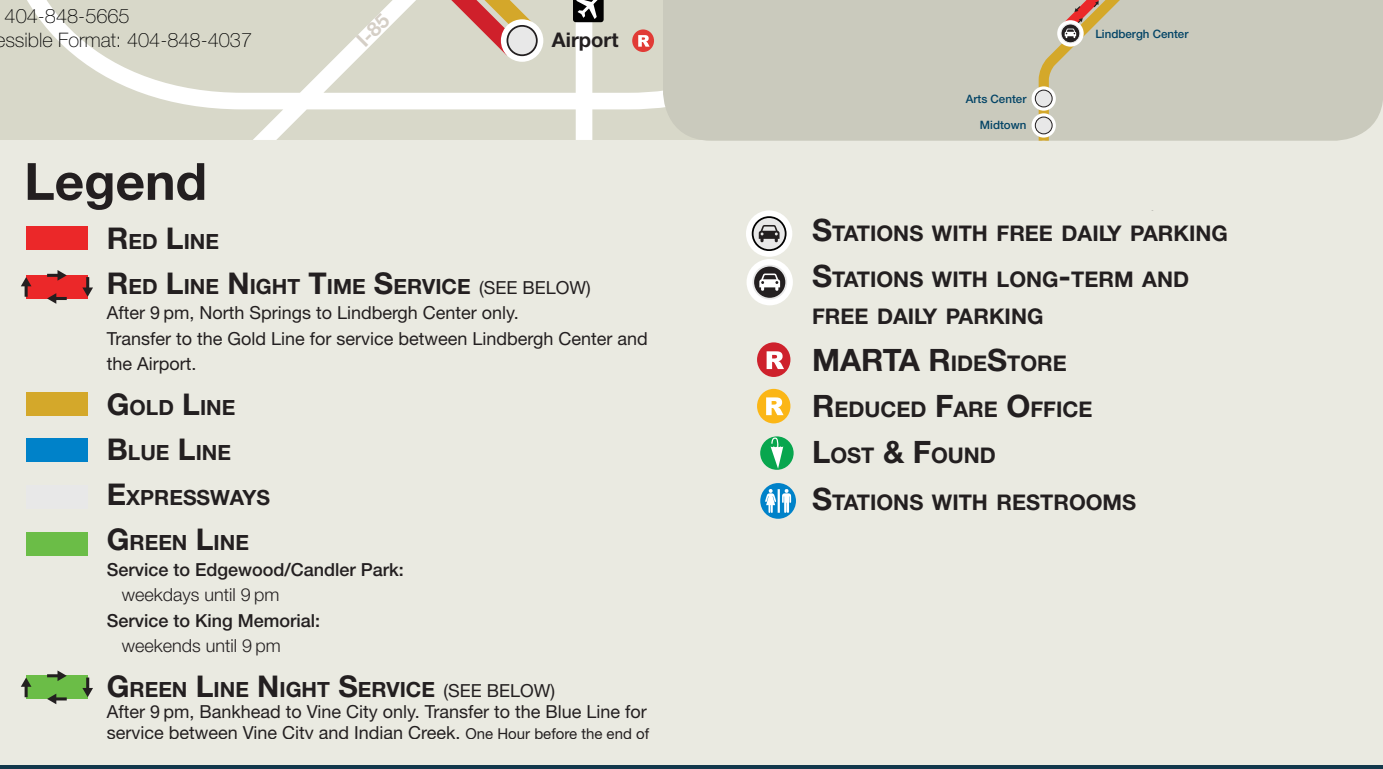

- COBB LINK
GWINNETT COUNTY TRANSIT
GRTA Xpress
ZIPCAR
AMTRAK
GREYHOUND BUS LINES/SOUTHEASTERN STAGES
HARTSFIELD-JACKSON ATLANTA INTERNATIONAL AIRPORT

Table with columns: RT Route Name, Rail Station Served, Service Hours, Frequency, Saturday, Sunday. Lists routes 1 through 100.

General Information

How To Use This Map
Specific bus route schedules are available at MARTA's two RideStores-Airport and Five Points. Call the Customer Care Center at 404-848-5000 or visit our web site at www.marta.com for more information.

Airport
Train service is available for customers traveling to Hartsfield-Jackson Atlanta International Airport. From Five Points Station (downtown), the trip is approximately 20 minutes.

MARTA Mobility
Curb-to-curb, lift-equipped van transportation is available to eligible customers with disabilities. A MARTA ADA-approved photo identification card is required.

RIDE WITH RESPECT
METROPOLITAN ATLANTA RAPID TRANSIT AUTHORITY
SYSTEM MAP